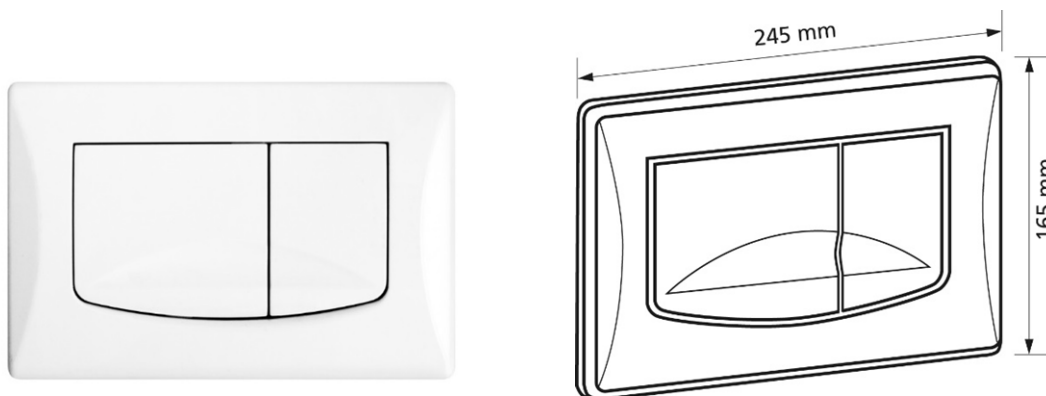

Flush plate T753, white with 2 quantity technology

Intended use

- for cistern Burda K750/760

Make:: Burda

Type: Flush plate

Item no.: 753.00