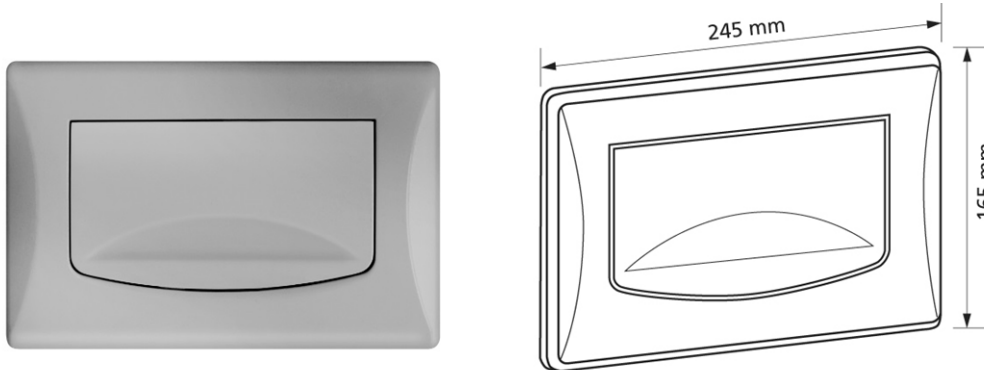

Flush plate T752, matt chrome-plated with 1 quantity technology

Intended use

- for cistern Burda K750/760

Make: Burda

Type: Flush plate

Item no.: 752.50