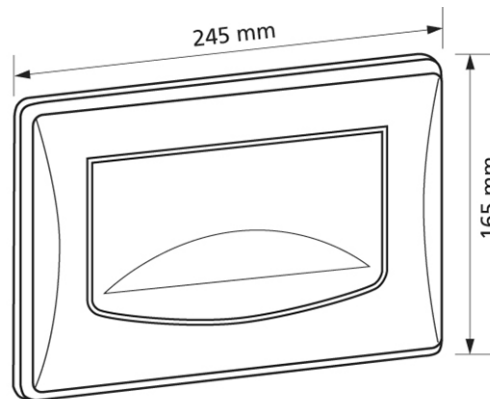

Flush plate T752, white with 1 quantity technology

Intended use

- for cistern Burda K750/760

Make: Burda

Type: Flush plate

Item no.: 752.00