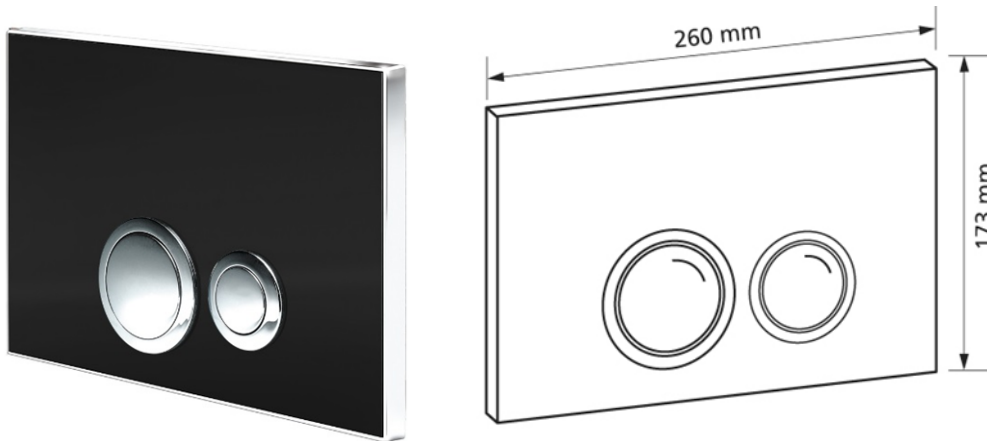

Flush plate T640, black glass, push-buttons in polished chrome-plated brass with 2 quantity technology

Intended use

- for cistern Burda K610

Scope of delivery

- **Flush plate**
- **Chrome-plated mounting frame**

Make:: Burda

Type: Flush plate

Item no.: 640.72