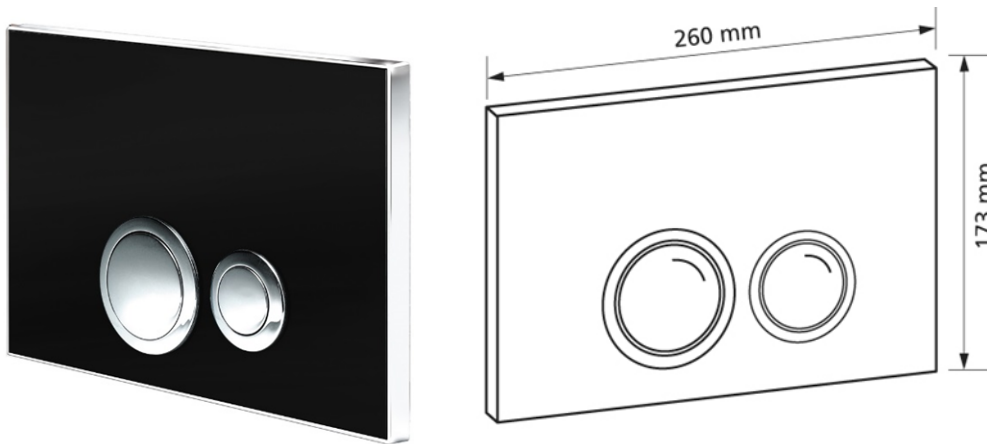

Flush plate T630, Granite black, push-buttons in polished chrome-plated brass with 2 quantity technology

Intended use

- for cistern Burda K610

Scope of delivery

- Flush plate

- Chrome-plated mounting frame

Make:: Burda

Type: Flush plate

Item no...: 630.73