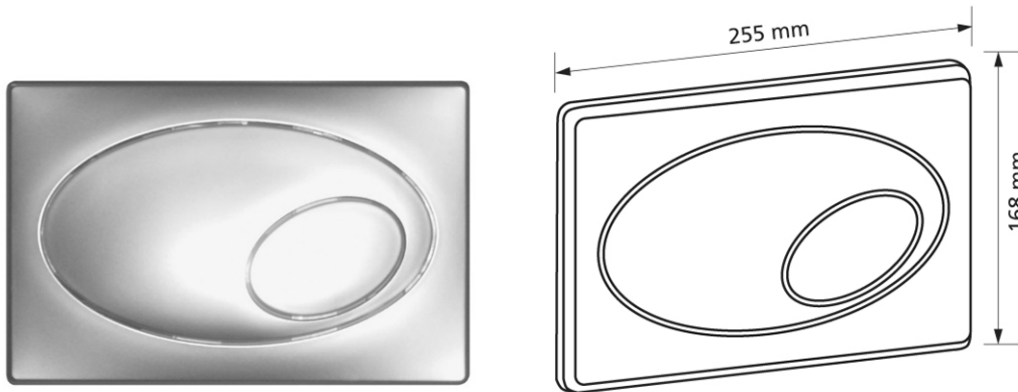

Flush plate T610, high gloss chrome-plated with 2 quantity technology

Intended use
- for cistern Burda K610

Make:: Burda
Type: Flush plate
Item no.: 610.51