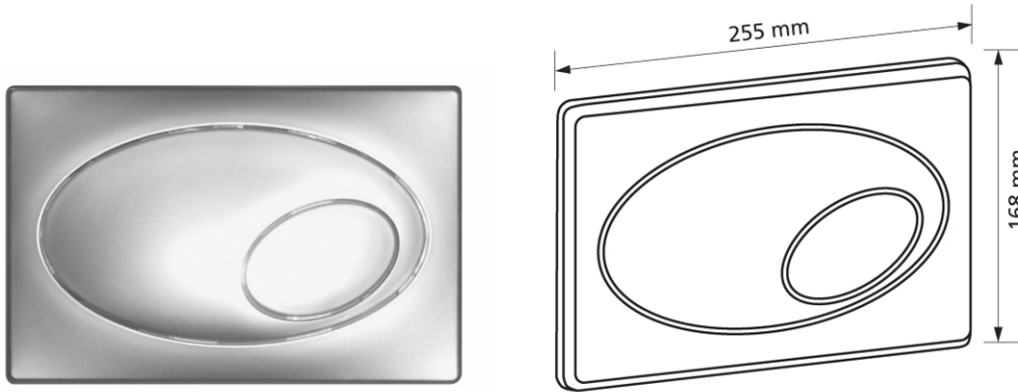

Flush plate T610, matt chrome-plated with 2 quantity technology

Intended use
- for cistern Burda K610

Make:: Burda
Type: Flush plate
Item no.: 610.50