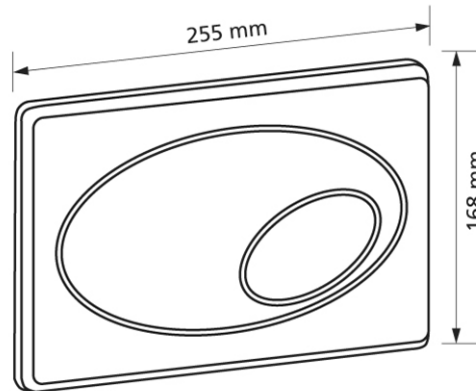

Flush plate T610, white with 2 quantity technology

Intended use

- for cistern Burda K610

Make:: Burda

Type: Flush plate

Item no.: 610.00