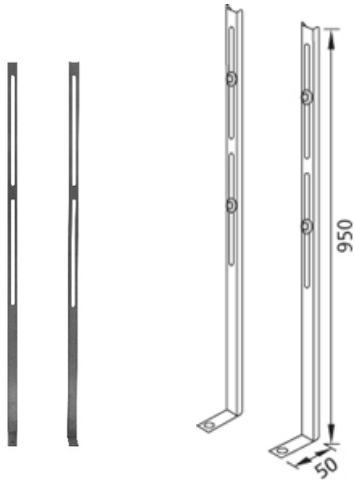

Kombiset support brackets TSU

Intended use

- For brick walls
- For free-standing positioning of Burda wall-hung WC Kombiset

Features

- Sendzimir galvanized

Scope of delivery

- Set of 2 pieces
- Fastening material

Make: Burda
Type: Kombiset
Item no.: 550046