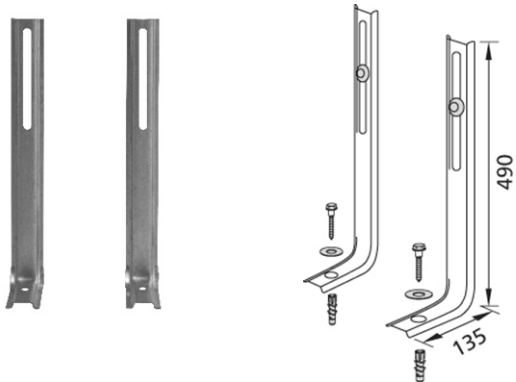

## Kombiset support brackets TS

### Intended use

- For brick walls
- For free-standing positioning of Burda wall-hung WC Kombiset

### Scope of delivery

- Set of 2 pieces
- Fastening material

Make: Burda  
Type: Kombiset  
Item no.: 550039