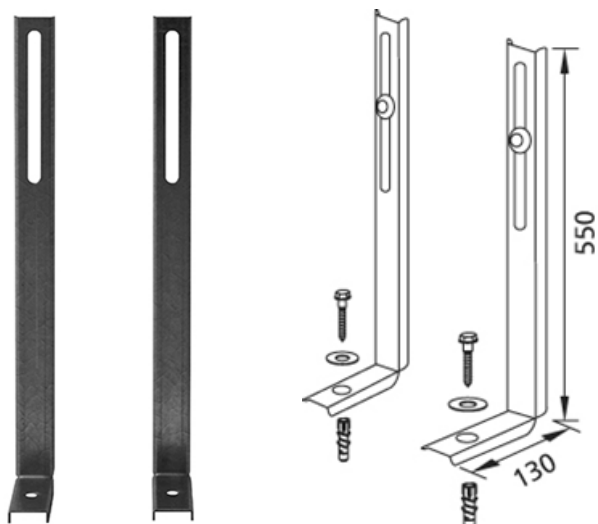

Kombiset support brackets TSV

Intended use

- For brick walls
- For free-standing positioning of Burda wall-hung WC Kombiset

Features

- Sendzimir galvanized

Scope of delivery

- Set of 2 pieces
- Fastening material

Make: Burda
Type: Kombiset
Item no.: 550022