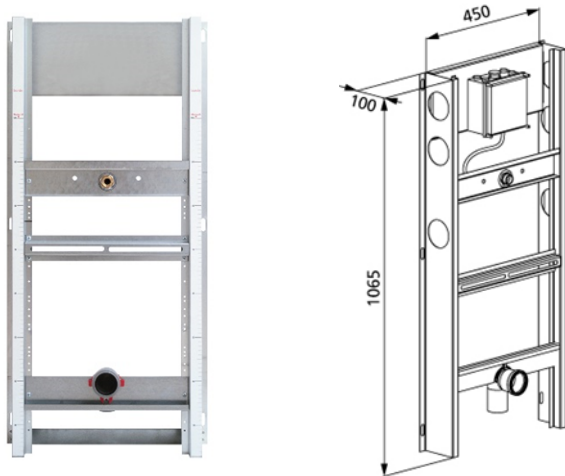

**Kombiset** element for urinal, 106.5 cm, universal for Duravit Utronic

**Intended use**

- For brick walls
- For installation in partial or room-height pre-wall installations
- For mounting urinals

**Features**

- Mounting frame sendzimir galvanized, with four fixing points
- Frame design for force-fit connection with the masonry
- Element height adjustable to urinal
- For Duravit Utronic
- Wall duct
- Water connection
- Height-adjustable attachment for inlet
- Connection elbow can be fitted without tools
- Sound-insulated connection elbow fixing
- Urinal attachment M8, width and height adjustable
- Height-adjustable traverses

**Scope of delivery**

- Connection R ½
- Connecting pipe between inlet DN 32 mm and urinal, with seal on urinal
- 1 protective plug
- connection elbow made of PE-HD, DN 63/50 mm
- protective cap
- seal DN 57/50 mm
- Urinal siphon DN 50 mm, with seal on urinal
- 2 threaded rods M8
- fixing material