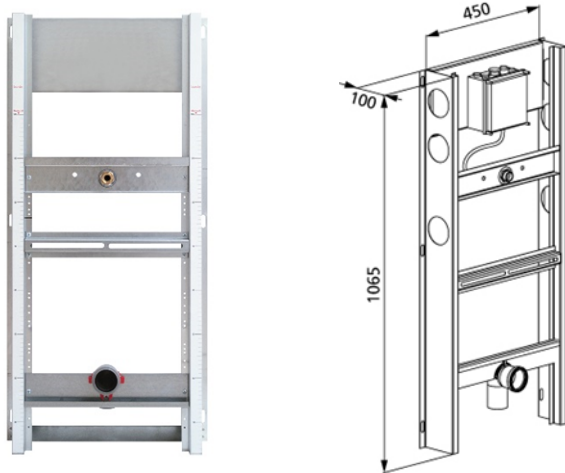

Kombiset element for urinal, 106.5 cm, universal
with Keramag Flushcontrol

Intended use

- For brick walls
- For installation in partial or room-height pre-wall installations
- For mounting urinals

Features

- Mounting frame sendzimir galvanized, with four fixing points
- Frame design for force-fit connection with the masonry
- Element height adjustable to urinal
- For Keramag Flushcontrol
- Wall ducts
- Water connection
- Connection elbow can be fitted without tools
- Sound-insulated connection elbow fixing
- Urinal attachment M8, width and height adjustable
- Height-adjustable traverses

Scope of delivery

- Connection R ½
- Connecting pipe between inlet DN 32 mm and urinal, with seal on urinal
- 1 protective plug
- connection elbow made of PE-HD, DN 63/50 mm
- protective cap
- seal DN 57/50 mm
- Urinal siphon DN 50 mm, with seal on urinal
- 2 threaded rods M8
- fixing material