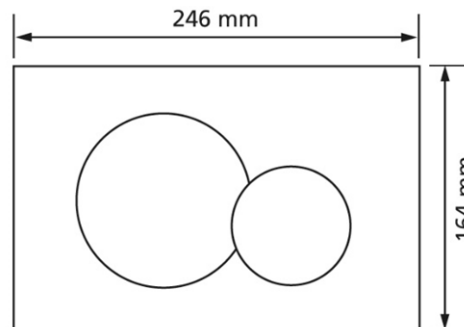

Geberit flush plate Sigma01, 2 quantity technology, matt chrome-plated

Intended use

- for concealed cistern Geberit Sigma

Features

- Actuation from the front
- Sound-insulated lever handle rods, quick adjustment without tools

Scope of delivery

- Flush plate
- 2 spacer bolts
- 2 lever handle rods

Make: Geberit

Type: Flush plate

Item no.: 551030.50