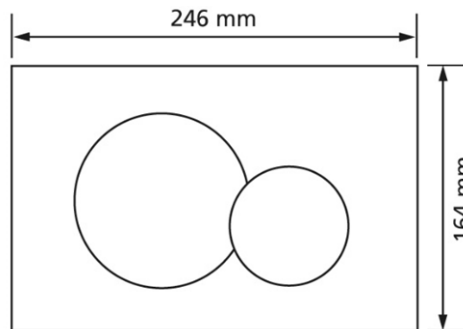

Geberit flush plate Sigma01, 2 quantity technology, white

Intended use

- for concealed cistern Geberit Sigma

Features

- Actuation from the front
- Sound-insulated lever handle rods, quick adjustment without tools

Scope of delivery

- Flush plate
- 2 spacer bolts
- 2 lever handle rods

Make: Geberit

Type: Flush plate

Item no.: 551030.00