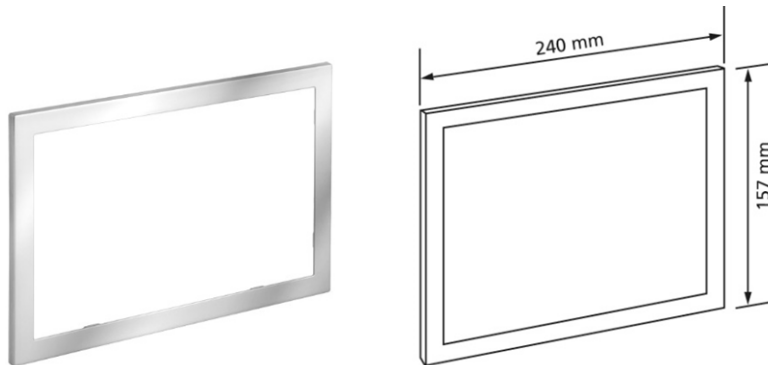

Burda / Geberit Sigma60, Cover frame for covering unclean tiles
high-gloss chrome-plated

Intended use

- for concealed cistern Geberit Sigma
- for panelling or plaster thickness from 18 mm plus tile thickness 6 mm

Features

- Actuation from the front, flush-mounted

Make: Geberit
Type: Flush plate
Item no.: 550068.51