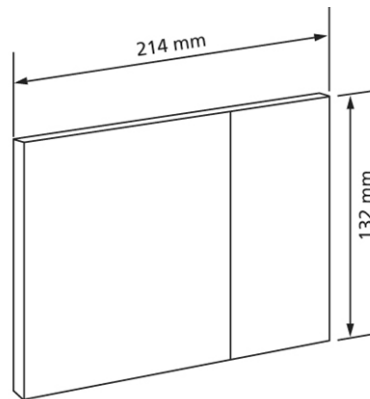

Geberit flush plate Sigma60, 2 quantity technology, brushed chrome

Intended use

- for concealed cistern Geberit Sigma

Features

- Actuation from the front
- Sound-insulated lever handle rods, quick adjustment without tools
- Material: Zinc die-cast

Scope of delivery

- Flush plate
- Mounting frame
- 2 spacer bolts
- 2 lever handle rods

Make: Geberit
Type: Flush plate
Item no.: 550067.87