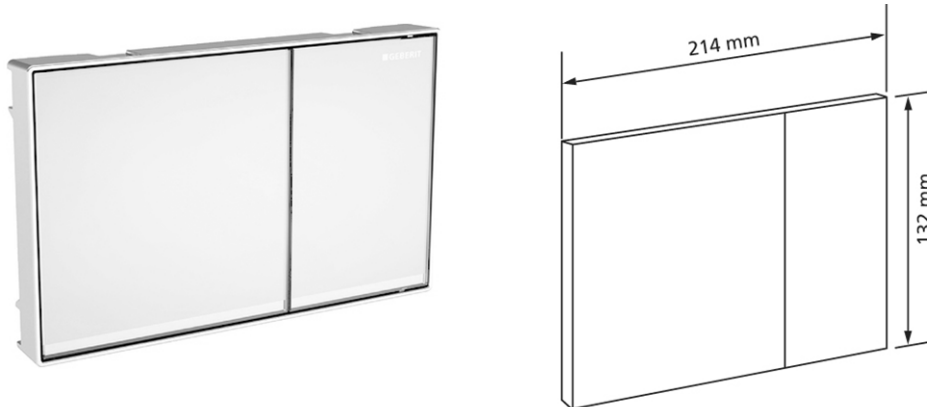

Geberit flush plate Sigma60, 2 quantity technology, Glass white

**Intended use**

- for concealed cistern Geberit Sigma

**Features**

- Actuation from the front
- Sound-insulated lever handle rods, quick adjustment without tools
- Material: Zinc die-cast

**Scope of delivery**

- Flush plate
- Mounting frame
- 2 spacer bolts
- 2 lever handle rods

Make: Geberit

Type: Flush plate

Item no.: 550067.70