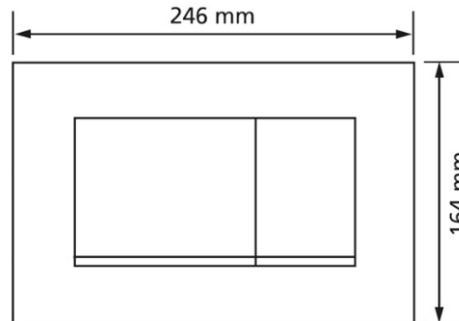

Geberit flush plate Sigma30, 2 quantity technology,
white / silk gloss chrome / silk gloss chrome

Intended use

- for concealed cistern Geberit Sigma

Features

- Actuation from the front
- Sound-insulated lever handle rods, quick adjustment without tools

Scope of delivery

- Flush plate
- Mounting frame
- 2 spacer bolts
- 2 lever handle rods

Make: Geberit

Type: Flush plate

Item no.: 550065.85