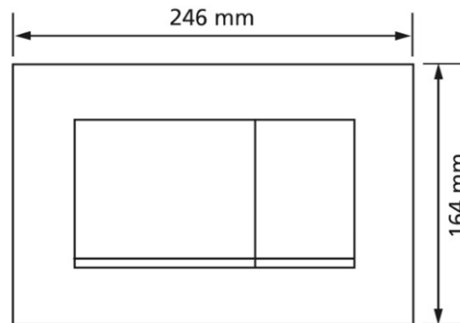

Geberit flush plate Sigma30, 2 quantity technology,  
white / high gloss chrome-plated / white

**Intended use**

- for concealed cistern Geberit Sigma

**Features**

- Actuation from the front  
- Sound-insulated lever handle rods, quick adjustment without tools

**Scope of delivery**

- Flush plate  
- Mounting frame  
- 2 spacer bolts  
- 2 lever handle rods

Make: Geberit

Type: Flush plate

Item no.: 550065.83