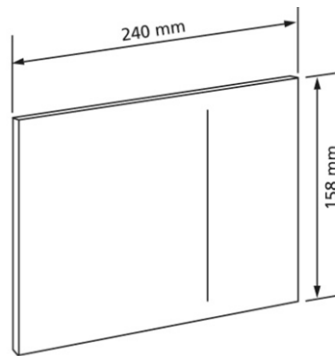

Geberit flush plate Sigma70, 2 quantity technology, Glass black

**Intended use**

- for concealed cistern Geberit Sigma

**Features**

- Actuation from the front
- Sound-insulated lever handle rods, quick adjustment without tools

**Scope of delivery**

- Flush plate
- Mounting frame
- 2 spacer bolts
- Servo lifter, hydraulic
- Water connection set
- Protective plate
- Mounting accessories

Make: Geberit

Type: Flush plate

Item no.: 550059.72