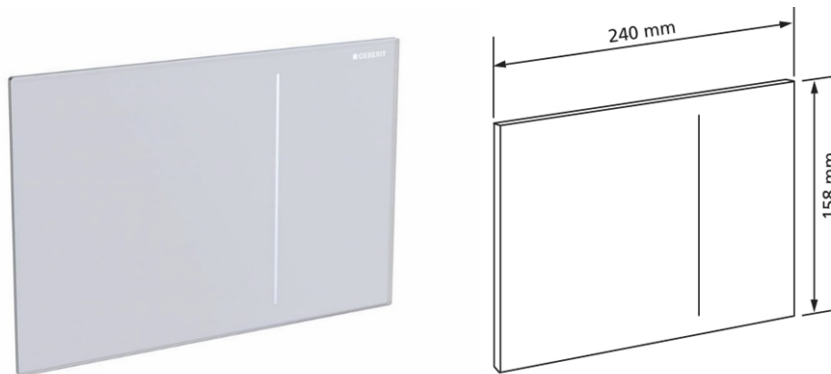

Geberit flush plate Sigma70, 2 quantity technology, Glass white

**Intended use**

- for concealed cistern Geberit Sigma

**Features**

- Actuation from the front
- Sound-insulated lever handle rods, quick adjustment without tools

**Scope of delivery**

- Flush plate
- Mounting frame
- 2 spacer bolts
- Servo lifter, hydraulic
- Water connection set
- Protective plate
- Mounting accessories

Make: Geberit

Type: Flush plate

Item no.: 550059.69