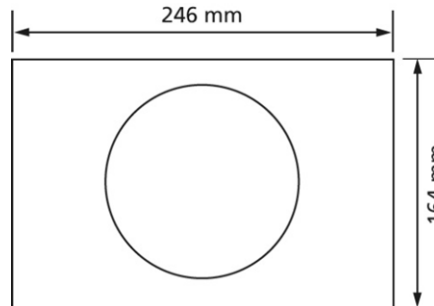

Geberit flush plate Sigma10, 1 quantity technology,
white / silk gloss chrome / silk gloss chrome

Intended use

- for concealed cistern Geberit Sigma

Features

- Actuation from the front
- Sound-insulated lever handle rods, quick adjustment without tools

Scope of delivery

- Flush plate
- Mounting frame
- 2 spacer bolts
- lever handle rod

Make: Geberit
Type: Flush plate
Item no.: 550037.85