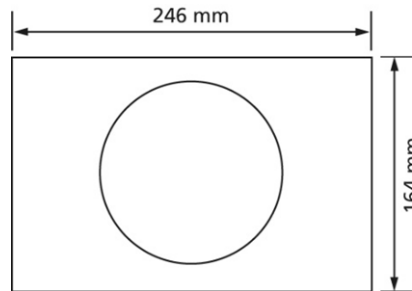

Geberit flush plate Sigma10, 1 quantity technology,
black / high-gloss chrome-plated / black

Intended use

- for concealed cistern Geberit Sigma

Features

- Actuation from the front
- Sound-insulated lever handle rods, quick adjustment without tools

Scope of delivery

- Flush plate
- Mounting frame
- 2 spacer bolts
- lever handle rod

Make: Geberit

Type: Flush plate

Item no.: 550037.84