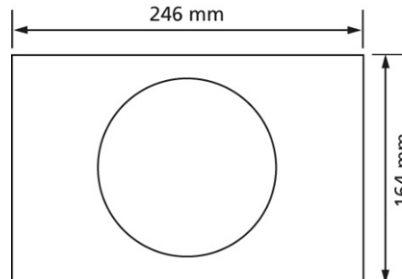

Geberit flush plate Sigma10, 1 quantity technology,
white / high-gloss chrome-plated / white

Intended use

- for concealed cistern Geberit Sigma

Features

- Actuation from the front
- Sound-insulated lever handle rods, quick adjustment without tools

Scope of delivery

- Flush plate
- Mounting frame
- 2 spacer bolts
- lever handle rod

Make: Geberit

Type: Flush plate

Item no.: 550037.83