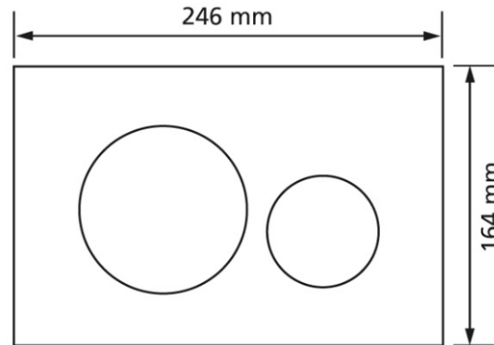

Geberit flush plate Sigma20, 2 quantity technology,  
white / silk gloss chrome / silk gloss chrome

**Intended use**

- for concealed cistern Geberit Sigma

**Features**

- Actuation from the front  
- Sound-insulated lever handle rods, quick adjustment without tools

**Scope of delivery**

- Flush plate  
- Mounting frame  
- 2 spacer bolts  
- 2 lever handle rods

Make: Geberit

Type: Flush plate

Item no.: 550028.85