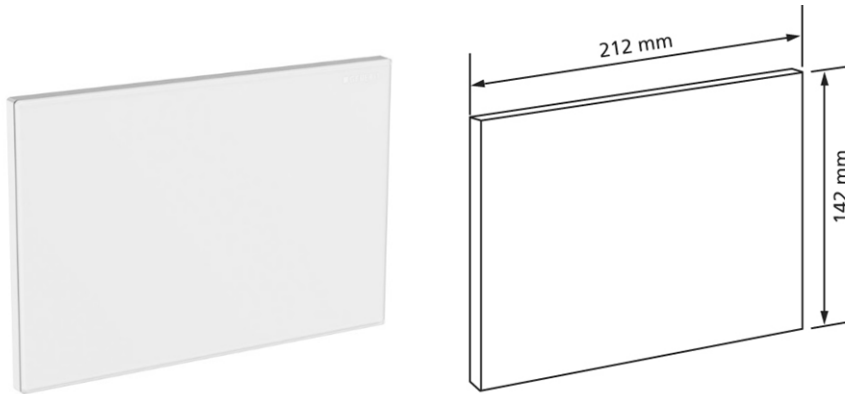

Geberit Omega cover plate, Glass white

Intended use

- To cover the service opening of the Omega concealed cistern

Scope of delivery

- Cover plate
- Mounting frame
- 2 spacer bolts

Make: Geberit

Type: Flush plate