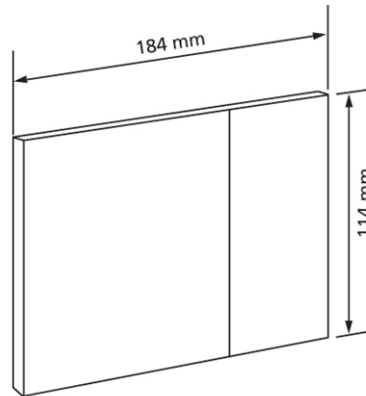

Geberit flush plate Omega30, 2 quantity technology, brushed chrome

Intended use

- For flush actuation with Geberit Omega concealed cisterns

Features

- Actuation from above or from the front
- Sound-insulated lever handle rods, quick adjustment without tools

Scope of delivery

- Flush plate
- Mounting frame
- 2 spacer bolts
- 2 lever handle rods

Make: Geberit

Type: Flush plate

Item no.: 550062.87