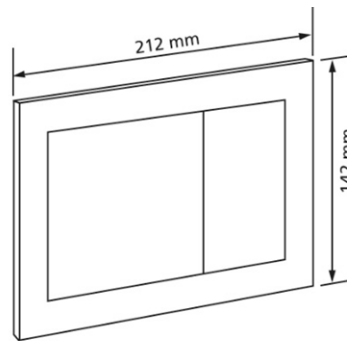

Geberit flush plate Omega30, 2 quantity technology,
white/matt /matt chrome-plated

Intended use

- For flush actuation with Geberit Omega concealed cisterns

Features

- Actuation from above or from the front
- Sound-insulated lever handle rods, quick adjustment without tools

Scope of delivery

- Flush plate
- Mounting frame
- 2 spacer bolts
- 2 lever handle rods

Make: Geberit

Type: Flush plate

Item no.: 550061.85