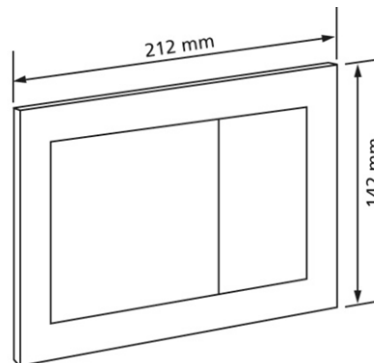

Geberit flush plate Omega30, 2 quantity technology,
matt/high gloss/matt chrome-plated

Intended use

- For flush actuation with Geberit Omega concealed cisterns

Features

- Actuation from above or from the front
- Sound-insulated lever handle rods, quick adjustment without tools

Scope of delivery

- Flush plate
- Mounting frame
- 2 spacer bolts
- 2 lever handle rods

Make: Geberit

Type: Flush plate

Item no.: 550061.68