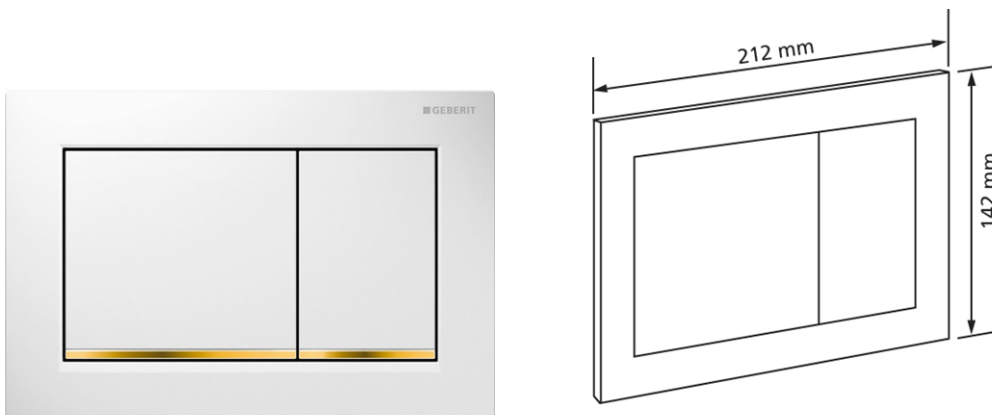

Geberit flush plate Omega30, 2 quantity technology,
white/gold-plated/white

Intended use

- For flush actuation with Geberit Omega concealed cisterns

Features

- Actuation from above or from the front
- Sound-insulated lever handle rods, quick adjustment without tools

Scope of delivery

- Flush plate
- Mounting frame
- 2 spacer bolts
- 2 lever handle rods

Make: Geberit

Type: Flush plate

Item no.: 550061.66