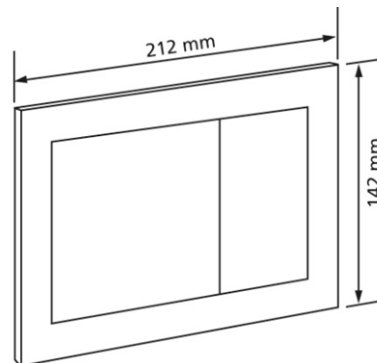

Geberit flush plate Omega30, 2 quantity technology,
high gloss/matt/high gloss chrome-plated

Intended use

- For flush actuation with Geberit Omega concealed cisterns

Features

- Actuation from above or from the front
- Sound-insulated lever handle rods, quick adjustment without tools

Scope of delivery

- Flush plate
- Mounting frame
- 2 spacer bolts
- 2 lever handle rods

Make: Geberit

Type: Flush plate

Item no.: 550061.65