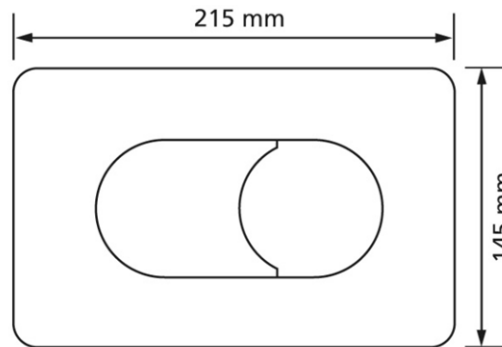

Flush plate T921, high gloss chrome-plated with 2 quantity technology

Intended use

- for cistern Burda K921

Make: Burda

Type: Flush plate

Item no.: 921.51