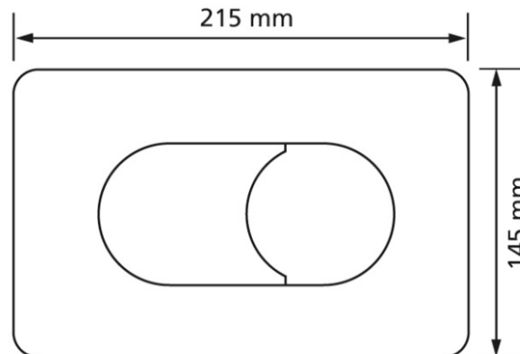

Flush plate T921, black with 2 quantity technology

Intended use
- for cistern Burda K921

Make: Burda
Type: Flush plate
Item no.: 921.20