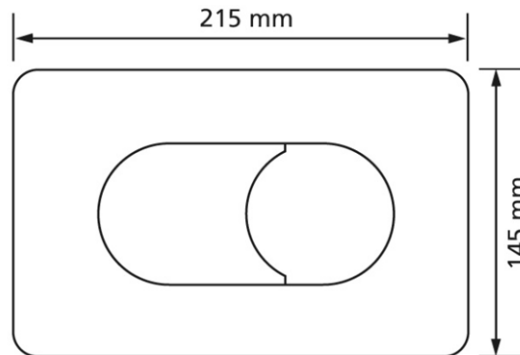

Flush plate T921, white with 2 quantity technology

**Intended use**

- for cistern Burda K921

Make: Burda

Type: Flush plate

Item no.: 921.00