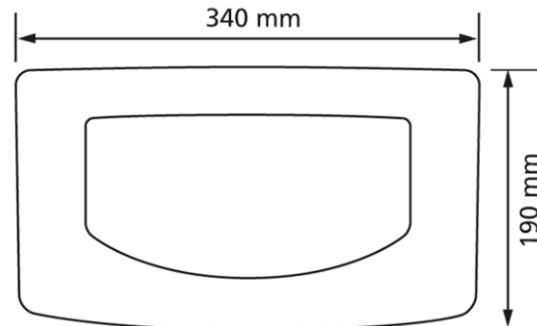

Flush plate T902, white with 1 quantity technology

Intended use

- for cistern Burda K609

Make: Burda

Type: Flush plate

Item no.: 902.00