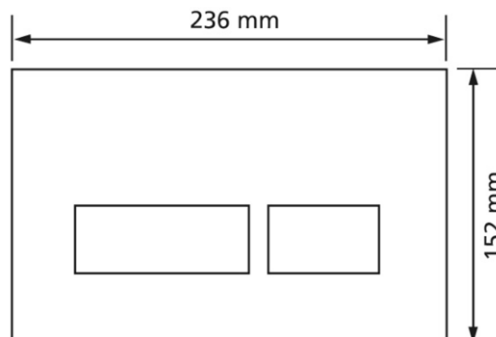

Flush plate T795, high gloss chrome-plated with 2 quantity technology

Intended use

- for cistern Burda K770 / K845

Make: Burda
Type: Flush plate
Item no.: 795.51