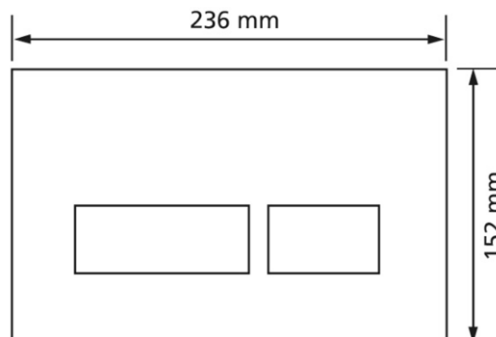

Flush plate T795, matt chrome-plated with 2 quantity technology

Intended use

- for cistern Burda K770 / K845

Make: Burda
Type: Flush plate
Item no.: 795.50