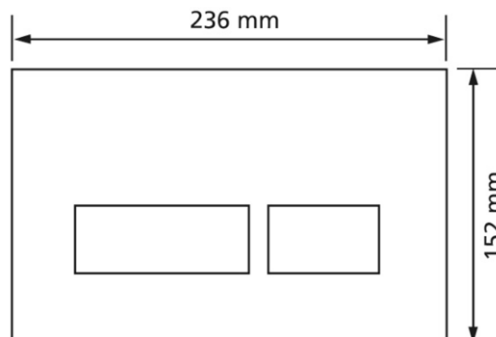

Flush plate T795, black with 2 quantity technology

Intended use

- for cistern Burda K770 / K845

Make: Burda
Type: Flush plate
Item no.: 795.20