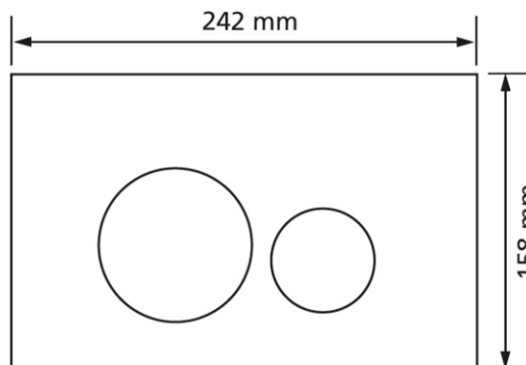

Flush plate T790, black with 2 quantity technology

Intended use

- for cistern Burda K770 / K845

Make: Burda

Type: Flush plate

Item no.: 790.20