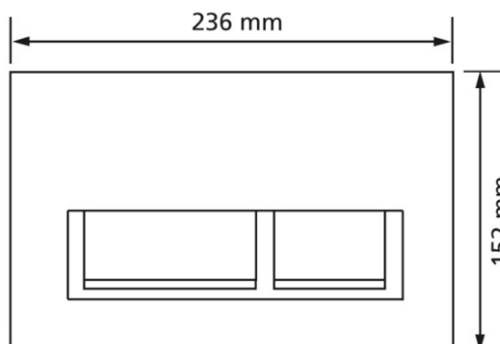

**Burda** Flush plate T787 black/high gloss chrome-plated/black  
with 2 quantity technology

**Intended use**

- for cistern Burda K770 / 845

Make: Burda

Type: Flush plate

Item no.: 787.84