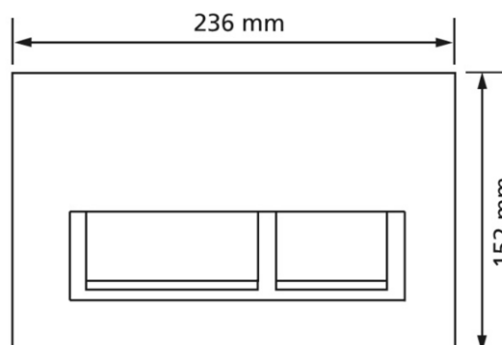

Burda Flush plate T787 white/high gloss chrome-plated/white
with 2 quantity technology

Intended use

- for cistern Burda K770 / 845

Make: Burda

Type: Flush plate

Item no.: 787.83