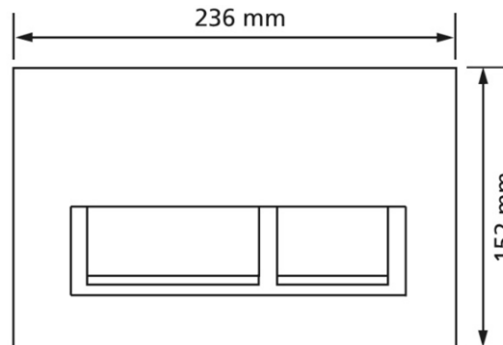

**Burda Flush plate T787**

Matt /high gloss/matt chrome-plated with 2 quantity technology

**Intended use**

- for cistern Burda K770 / 845

Make: Burda

Type: Flush plate

Item no.: 787.68