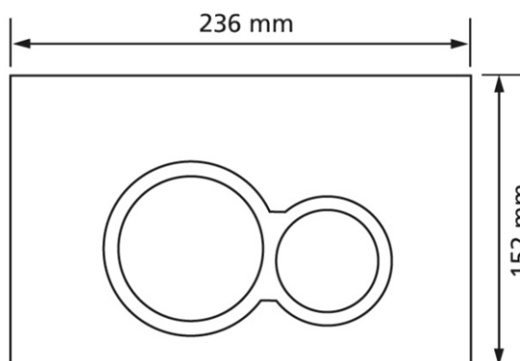

Burda Flush plate T784 white/high gloss chrome-plated/white
with 2 quantity technology

Intended use

- für Spülkasten Burda K770 / 845

Make: Burda

Type: Flush plate

Item no.: 784.83