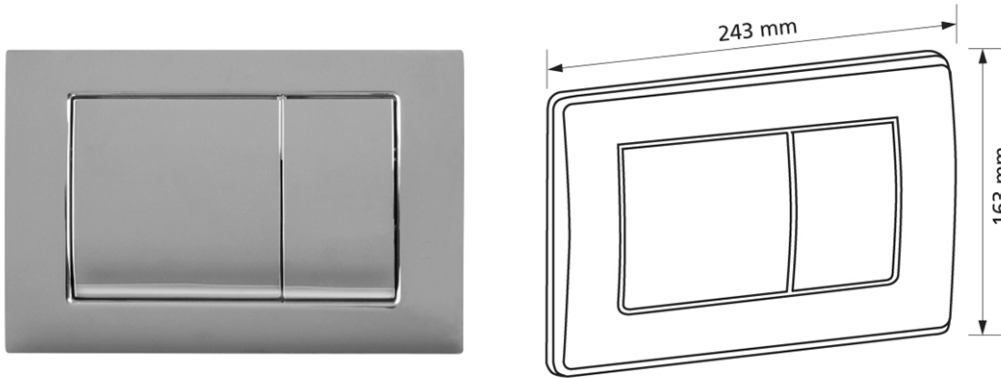

Flush plate T780, high gloss chrome-plated with 2 quantity technology

Intended use

- for cistern Burda K750/760

Feature

- Zinc die casting

Make: Burda

Type: Flush plate

Item no.: 780.51