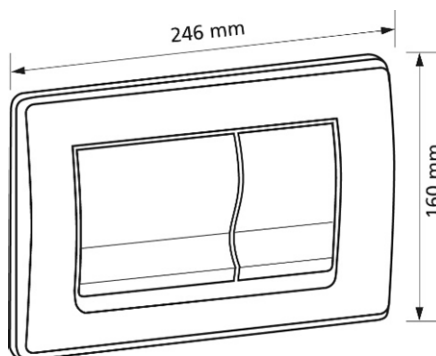

Flush plate T752, matt chrome-plated with with 2 quantity technology

**Intended use**

- for cistern Burda K750/760

Make: Burda

Type: Flush plate

Item no.: 760.50