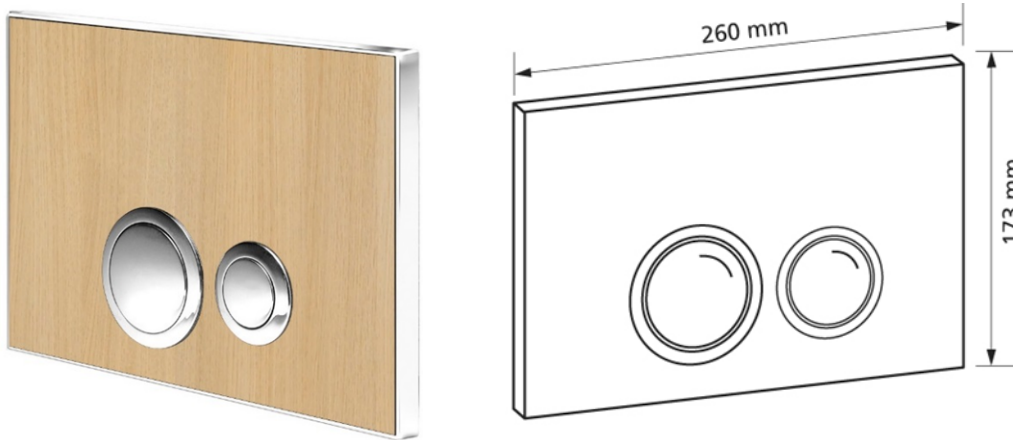

Flush plate T630, Wood beech, push-buttons in polished chrome-plated brass with 2 quantity technology

Intended use

- for cistern Burda K610

Scope of delivery

- Flush plate

- Chrome-plated mounting frame

Make:: Burda

Type: Flush plate

Item no...: 630.76