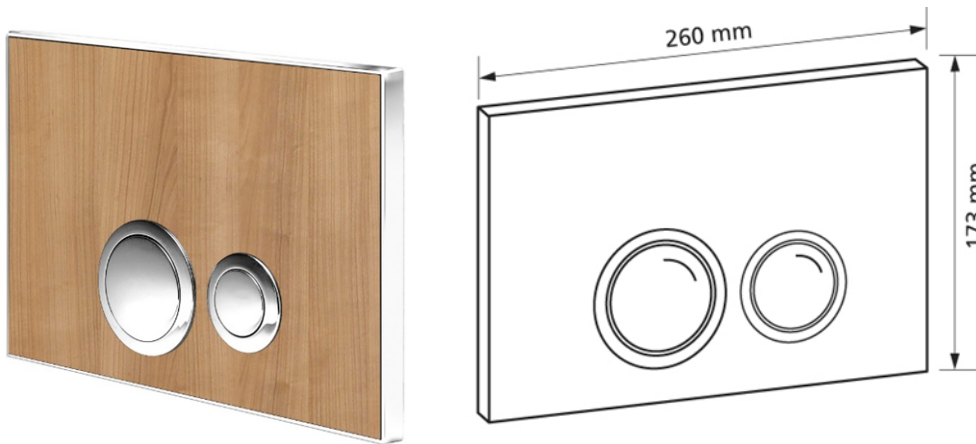

Flush plate T630, Wood cherry, push-buttons in polished chrome-plated brass with 2 quantity technology

**Intended use**

- for cistern Burda K610

**Scope of delivery**

- Flush plate

- Chrome-plated mounting frame

Make:: Burda

Type: Flush plate

Item no...: 630.75