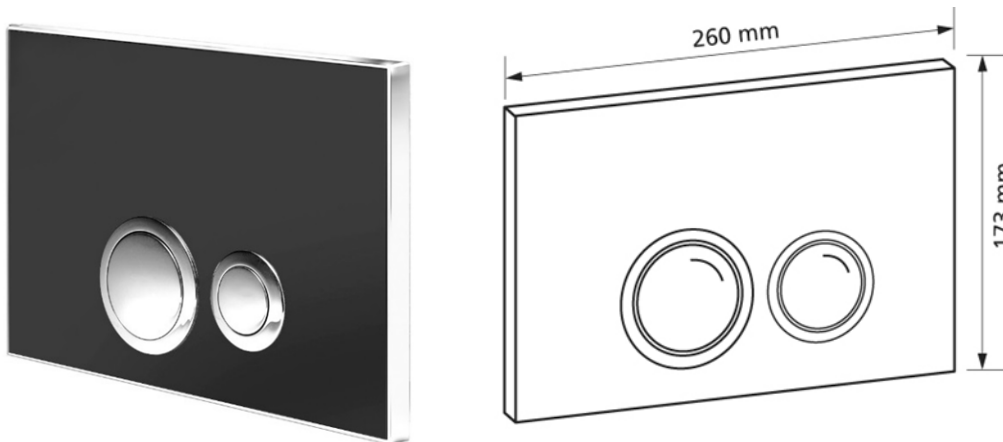

Flush plate T630, Slate grey, push-buttons in polished chrome-plated brass with 2 quantity technology

**Intended use**

- for cistern Burda K610

**Scope of delivery**

- Flush plate

- Chrome-plated mounting frame

Make:: Burda

Type: Flush plate

Item no...: 630.74