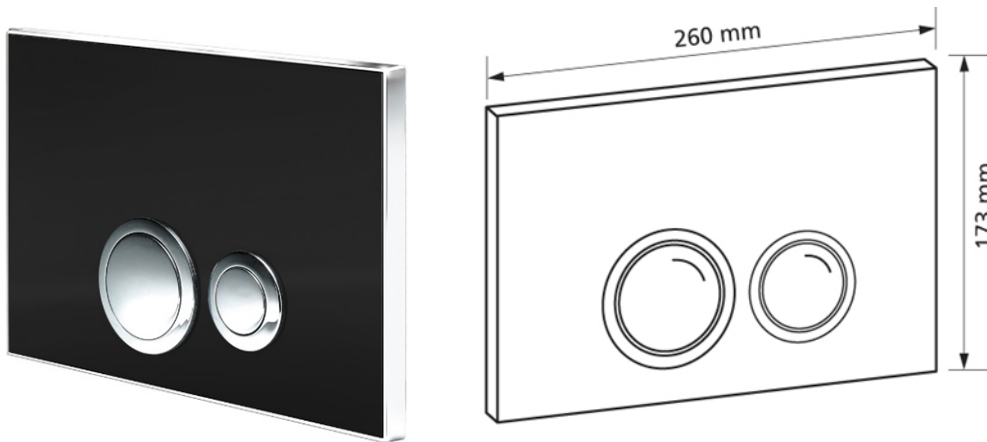

Flush plate T630, black glass, push-buttons in polished chrome-plated brass with 2 quantity technology

Intended use

- for cistern Burda K610

Scope of delivery

- Flush plate

- Chrome-plated mounting frame

Make:: Burda

Type: Flush plate

Item no...: 630.72